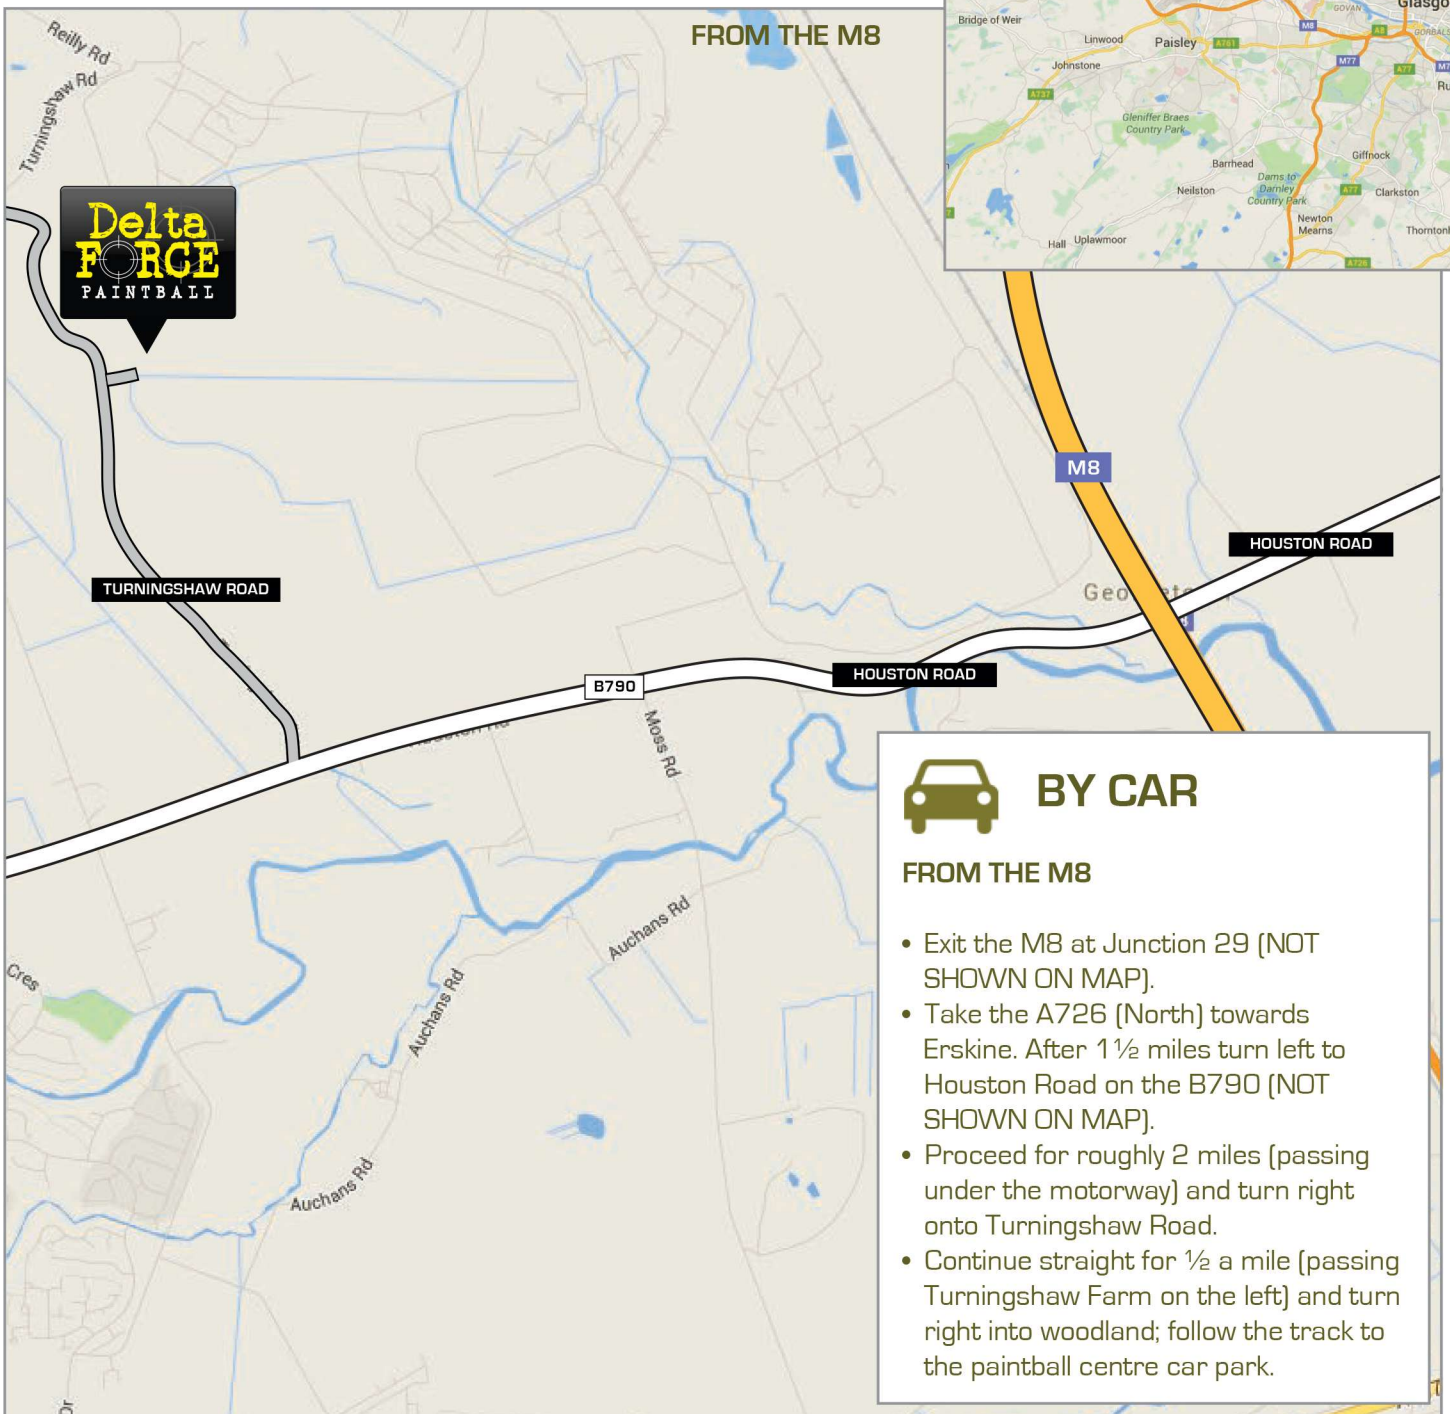

IMPORTANT INFORMATION

- All paintball centres are located in woodlands. Woodlands do not always have specific postcodes.
- Please don't rely 100% on the postcode alone.
- GPS coordinates can be used to find the exact location of the paintball centre.
- Please car pool where possible as parking on-site is limited.

BY CAR

FROM THE M8

- Exit the M8 at Junction 29 (NOT SHOWN ON MAP).
- Take the A726 (North) towards Erskine. After 1 ½ miles turn left to Houston Road on the B790 (NOT SHOWN ON MAP).
- Proceed for roughly 2 miles (passing under the motorway) and turn right onto Turningshaw Road.
- Continue straight for ½ a mile (passing Turningshaw Farm on the left) and turn right into woodland; follow the track to the paintball centre car park.